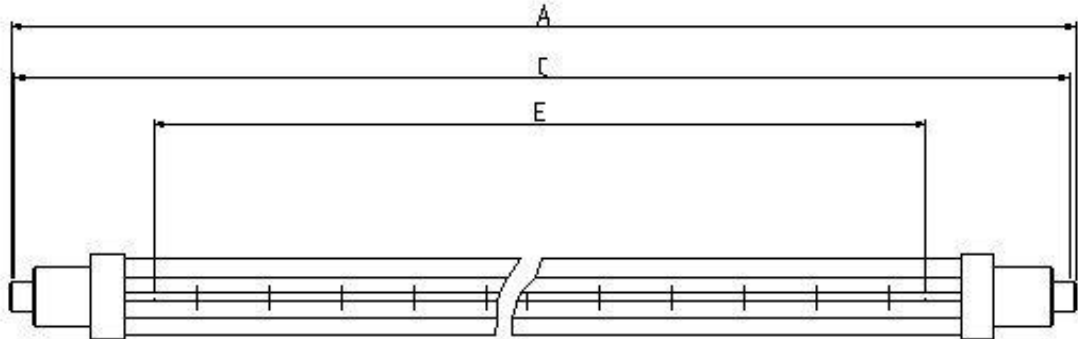

# Victory Lighting Product Data Specification

Product Code: 64245037  
Issue No: 1  
Issue Date: 17 July 2014

## Dimensions

A	117 ±2	E	60 nom
C	114.2±2		

All dimensions in mm unless otherwise stated

## Technical Data

Volts	240	Colour Temp	n.a
Watts	500	Life	3000
Finish	Ruby jacket	Burning Position	Horizontal
Cap	R7s		

Cap: Ceramic R7s  
Ruby jacket

240V 500W Ruby jacket IR Lamp	Authorised By
-------------------------------	---------------