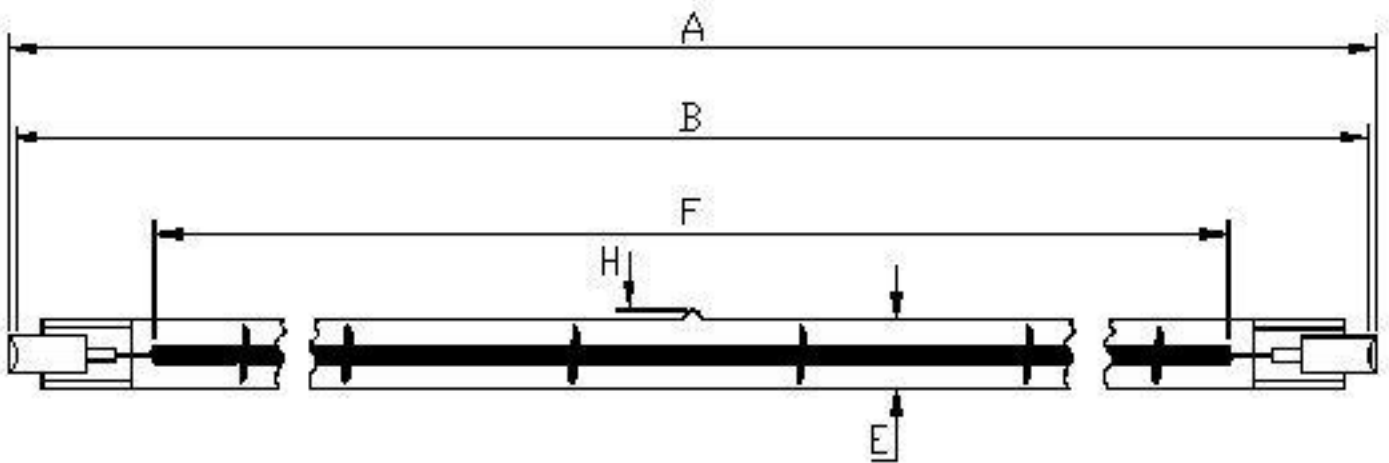

## Dimensions

A	117.6±2	E	10.5
B	114.2±2	F	60 nom
		H	5 Max

All dimensions in mm unless otherwise stated

## Technical Data

Volts	240	Colour Temp	n.a
Watts	500	Life	3000
Finish	Ruby	Burning Position	Horizontal
Cap	R7s		

240v 500w Ruby IR Lamp	Authorised By
------------------------	---------------