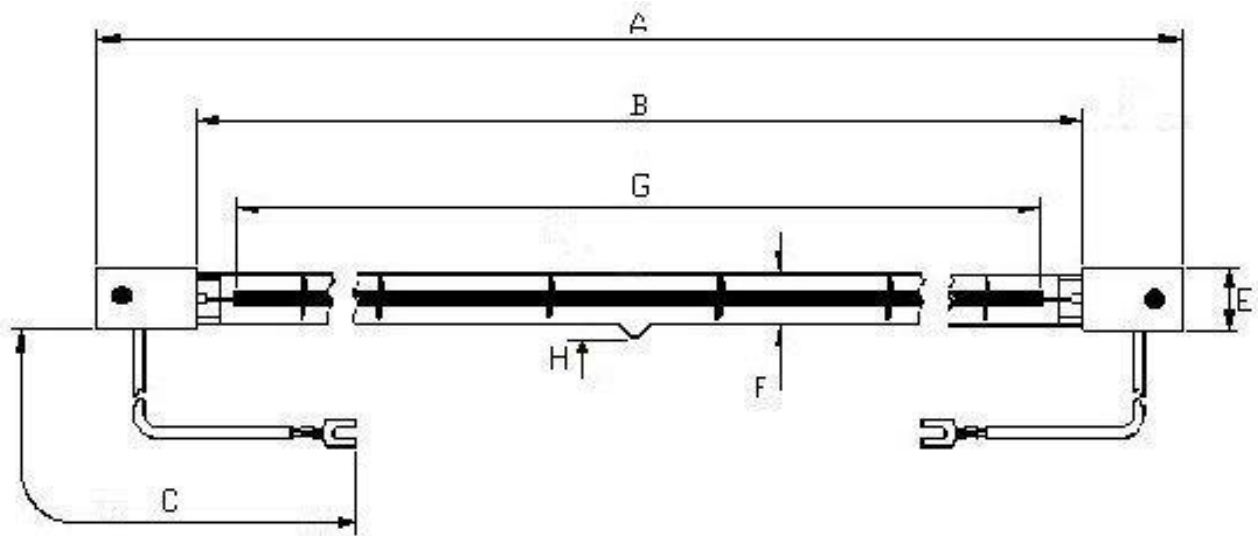

Victory Lighting Product Data Specification

Product Code: 6424202C

Issue No: 2

Issue Date: 02 Apr. 03

Dimensions

| | | | |
|---|---------|---|---------|
| A | 765±2 | E | 15 |
| B | 725 nom | F | 10.5 |
| C | 230±5 | G | 700 Nom |
| | | H | 5 Max |

All dimensions in mm unless otherwise stated

Technical Data

| | | | |
|------------|-------|------------------|-------------|
| Volts | 240 | Colour Temp | 2400 |
| Watts | 2000 | Life | 5000 |
| Lumen/Watt | 4-6 | Burning Position | Horizontal |
| Finish | Clear | Leads | Single ins. |
| Cap | Sk15 | | |

Lead: PTFE insulated lead with M4 fork terminals

| | |
|--------------------|---------------|
| 240V 2000W IR Lamp | Authorised By |
|--------------------|---------------|