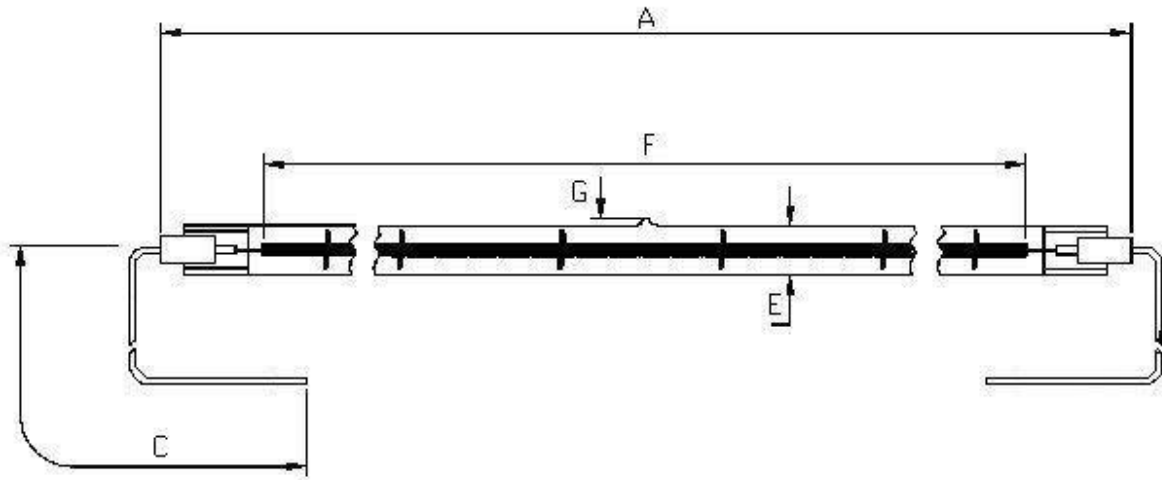

Victory Lighting Product Data Specification

Product Code: 6424163A
Issue No: 1
Issue Date: 04 October 2013

Dimensions

A	503±2	E	10.5
C	140±5	F	406 nom
		G	1.5 max

Technical Data

All dimensions in mm unless otherwise stated

Volts	240	Colour Temp	n.a
Watts	1600	Life	5000
Finish	Ruby	Burning Position	Universal
Cap	R7s		

Cap: R7s Ceramic. Stamped with Company logo
Lead: Stranded nickel plated cable with no insulation, no terminal
Exhaust pip to allow lamp to pass through 13mm diameter tube