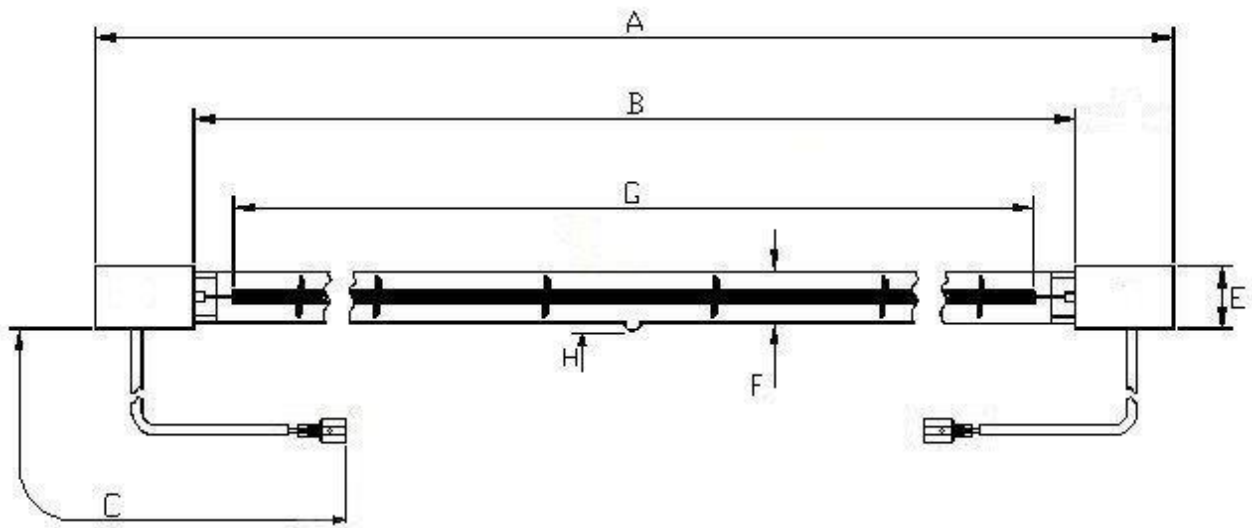

Victory Lighting Product Data Specification

Product Code: 64241577
Issue No: 2
Issue Date: 17 November 2008

Dimensions

A	353±2	F	12
B	313 nom	G	280 Nom
C	440±5	H	5 Max

All dimensions in mm unless otherwise stated

Technical Data

Volts	240	Life	5000
Watts	1500	Burning Position	Horizontal
Finish	Gold		
Cap	Sk15		

Lead: PTFE insulated with silicon impregnated glass fibre sleeve with 6.3mm receptacle termination

Cap: Ceramic cemented