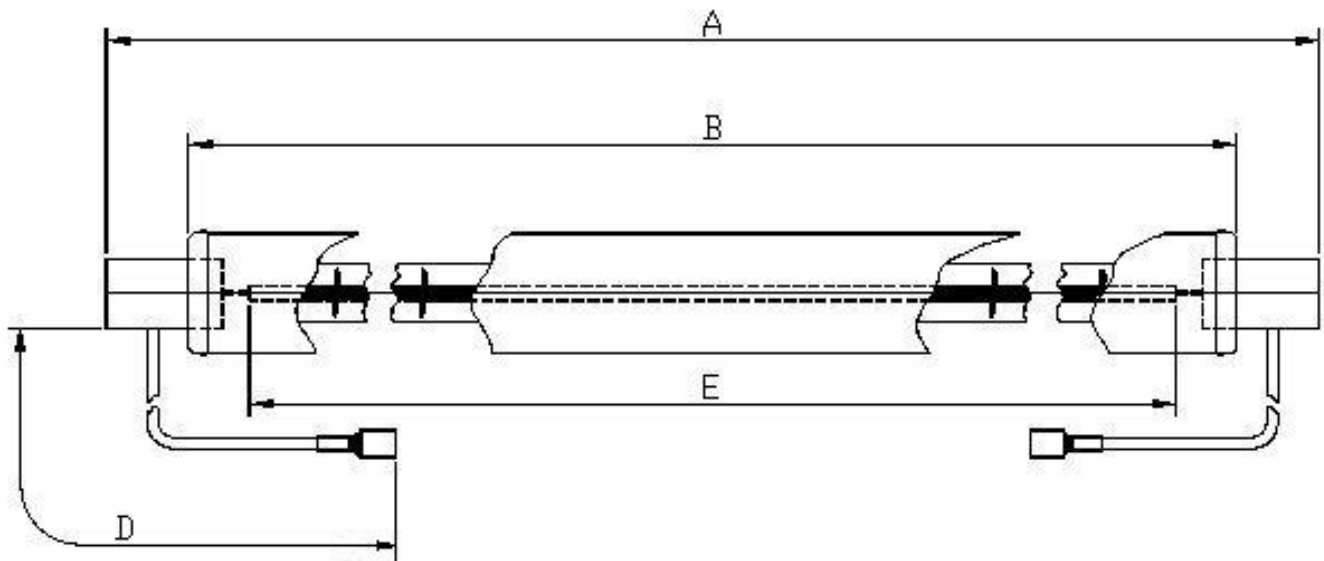

Victory Lighting Product Data Specification

Product Code: 64241562
Issue No: 7
Issue Date: 14 October 2008

Dimensions

A	346±2	D	490±5
B	306 nom	E	270 Nom

All dimensions in mm unless otherwise stated

Technical Data

Volts	240	Colour Temp	1800
Watts	1500	Life	5000
Finish	Ruby Jacket	Burning Position	Horizontal
Cap	Sk15		

Lead: Braided Single insulated with Plastic insulated 6.3mm tab terminal.
Ruby jacket:

240V 1500W Ruby Jacket IR Lamp	Authorised By
--------------------------------	---------------