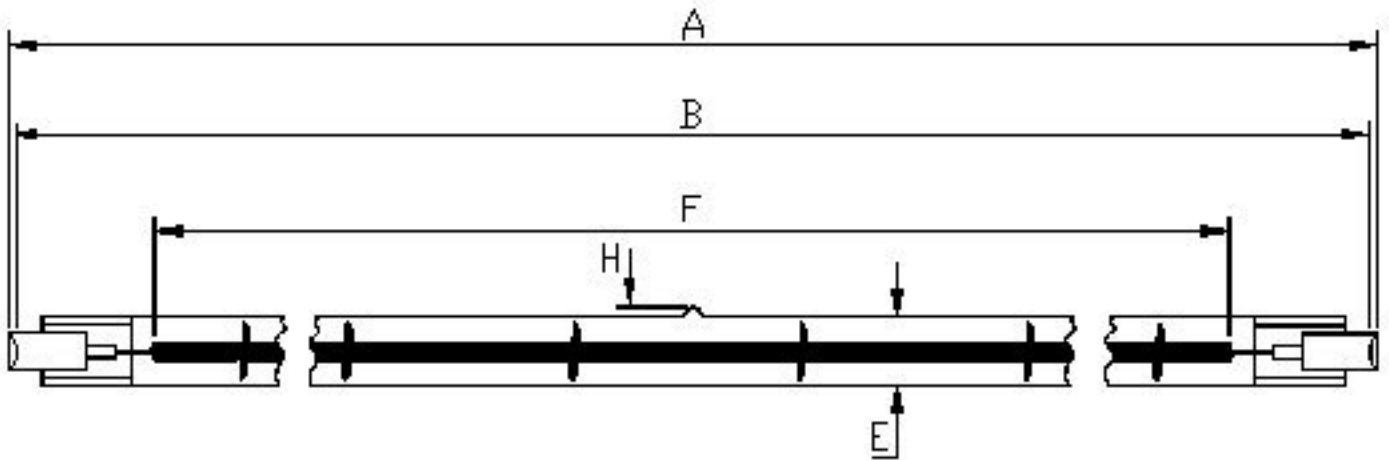

Victory Lighting Product Data Specification

Product Code: 6424153Y
Issue No: 3
Issue Date: 6 November 2003

Dimensions

A	350 Nom	E	10.5
B	347±2	F	270 Nom
		H	5 Max

All dimensions in mm unless otherwise stated

Technical Data

Volts	240	Colour Temp	2450
Watts	1500	Life	5000
Lumen/Watt	4-6	Burning Position	Horizontal
Finish	Ruby slim	Leads	
Cap	R7s		

240V 1500W Ruby slim IR Lamp	Authorised By
------------------------------	---------------