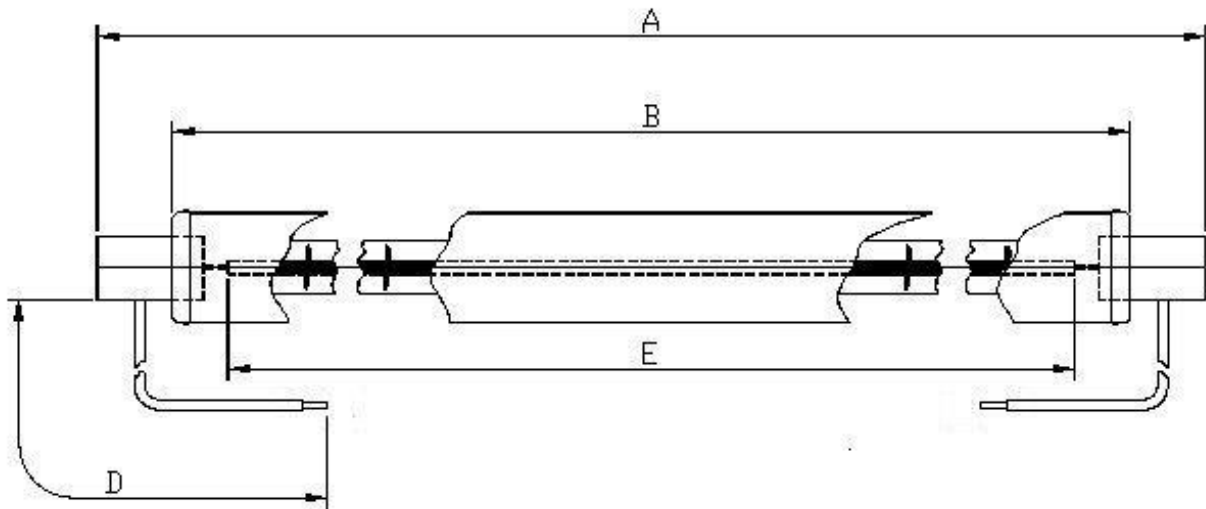

## Dimensions

A	346±2	D	630±5
B	306 nom	E	270 nom

All dimensions in mm unless otherwise stated

## Technical Data

Volts	240	Colour Temp	
Watts	1500	Life	5000
Lumen/Watt	4-6	Burning Position	Horizontal
Finish	Ruby jacket	Leads	Double ins
Cap	Sk15		

Lead: Double insulated lead with plain stripped end, no termination.