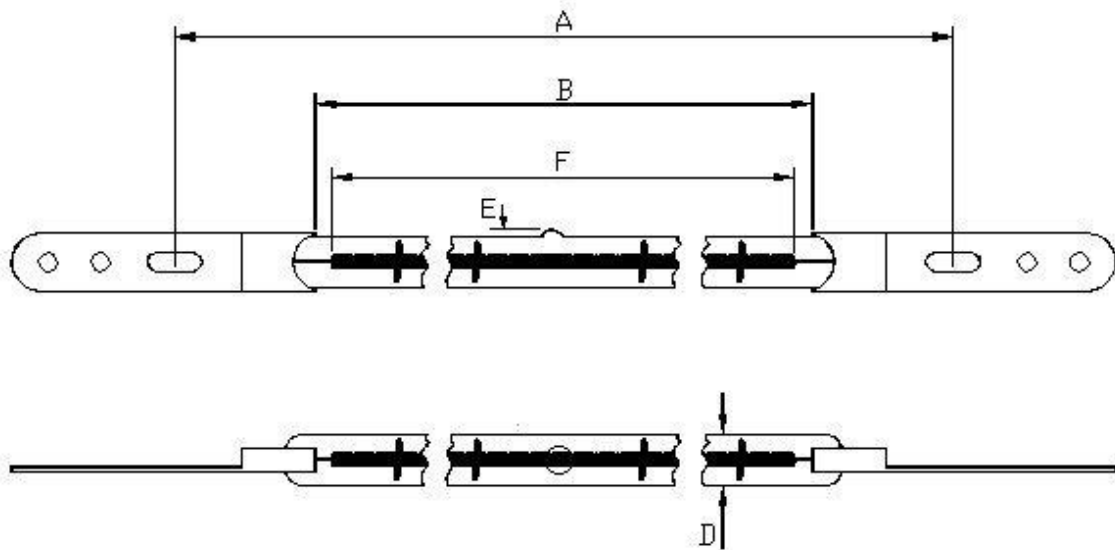

Victory Lighting Product Data Specification

Product Code: 64241031
Issue No: 2
Issue Date: 18 June 2010

Dimensions

A	370±5	E	5 Max
B	306 nom	F	280 Nom
D	10.5		

All dimensions in mm unless otherwise stated

Technical Data

Volts	240	Life	5000
Watts	1000	Burning Position	Universal
Finish	Ruby slim	Cap	Metal strap (X)

Lamp stamped on envelope

240V 1000W Rubyslim IR Lamp	Authorised By
-----------------------------	---------------